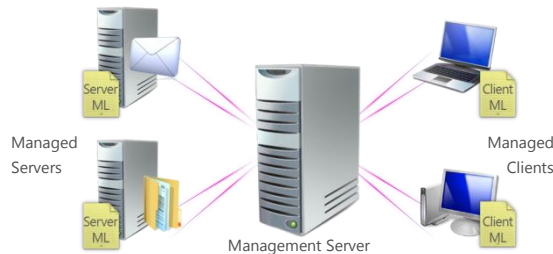

Licensing Microsoft System Center 2012 R2

Volume Licensing

LICENSING MODEL

With Microsoft® System Center 2012 R2, only the endpoints to be managed need licenses, with no differentiation between server workloads. Rights to SQL Server Technology and Management Server software are included.

System Center 2012 R2 Components

- Operations Manager
- Configuration Manager
- Data Protection Manager
- Service Manager
- Virtual Machine Manager
- Endpoint Protection
- Orchestrator
- App Controller

Note that the components are not available separately

System Center 2012 R2 Server MLs

Microsoft System Center 2012 R2 Editions

Both System Center 2012 R2 Standard and System Center 2012 R2 Datacenter:

- include all 8 components
- can manage any workloads
- include rights to the Management Server software
- give rights to SQL Server Technology
- cover up to 2 physical processors
- must be the same on a single physical server
- have SA included

Virtualization Rights

The editions differ on virtualization rights.

Standard Edition:

- Up to 2 OSEs on-premise
- Up to 2 OSEs in a service provider's server farm

Datacenter Edition:

- Unlimited OSEs on-premise
- Up to 8 OSEs in a service provider's server farm

License Mobility

▶ License Mobility within Server Farms:

Not available for either System Center 2012 R2 Standard or Datacenter edition licenses

▶ License Mobility through SA:

Available for both System Center 2012 R2 Standard and Datacenter edition licenses

System Center 2012 R2 Client MLs

Three System Center Client Management Product Offerings:

System Center 2012 R2 Configuration Manager

- Configuration Manager
- Virtual Machine Manager

System Center Endpoint Protection

- Endpoint Protection (for clients only)

System Center Client Management Suite

- Operations Manager
- Data Protection Manager
- Service Manager
- Orchestrator

Included in Core CAL Suite

Included in Enterprise CAL Suite

Client MLs

- Individual component Client MLs are no longer sold separately
- Software Assurance is included with all Client MLs
- When purchased outside of the CAL Suites, Client MLs are available on a Per OSE or Per User basis
- When purchased via the CAL Suites, Client MLs are available on a Per Device or Per User basis
- Client MLs include the right to run the Management Server software and SQL Server Technology

SA Migration

The VLSC automatically reflects the license migration grant, and organizations with System Center 2010 licenses with SA do not need to take any action.

Server ML SA Grants

Current License	License Grant
Any single Standard Server ML	→ 1 SC 2012 R2 Standard ML
Any single Enterprise Server ML	→ 1 SC 2012 R2 Standard ML
Virtual Machine Manager Enterprise Server ML	→ 1 SC 2012 R2 Datacenter ML
1 x SMSE	→ 2 SC 2012 R2 Standard ML
2 x SMSD	→ 1 SC 2012 R2 Datacenter ML
Any single Management Server license (with or without SQL Server Technology)	→ 1 SC 2012 R2 Standard ML

Client ML SA Grants

Current License	License Grant
SC Operations Manager Client ML	
SC Data Protection Manager Client ML	→ System Center Client Management Suite
SC Service Manager Client ML	
SC Configuration Manager Client ML	→ System Center Configuration Manager
SC Virtual Machine Manager Client ML	
Forefront Endpoint Protection Subscription	→ System Center Endpoint protection