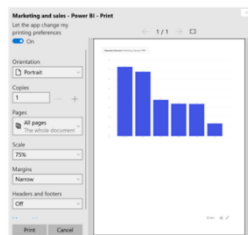

An overview of Power BI

Users create Power BI content in the Power BI Desktop application and share it via the Power BI service. Alternatively, they can publish content as an app for users to consume using Power BI Mobile.

Ways to share information in Power BI

Embed a report in Teams

Embed a report in SharePoint Online

Share dashboards and reports in the Power BI service

Bundle dashboards and reports into apps

Publish to the Web for any and all users to access

Print or save as a PDF or other static file

Licensing Power BI

Power BI Desktop

- Free download to create Power BI content

Power BI (free)

- Use of Power BI service to connect to data and create reports and dashboard
- Cannot share content with other people

Power BI Pro

- \$9.99 per user per month
- Included in Office 365 E5 / Microsoft 365 E5
- Use of Power BI service
- Required for all users who share content
- Required for all users who consume shared content, apart from content published to the web, or printed content