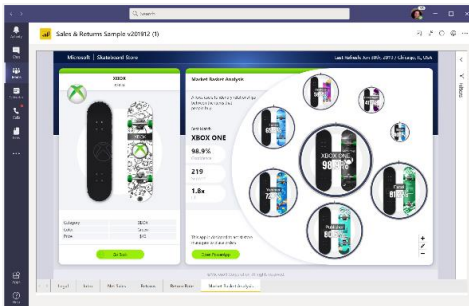

Ways to share information in Power BI

Embed a report in Teams