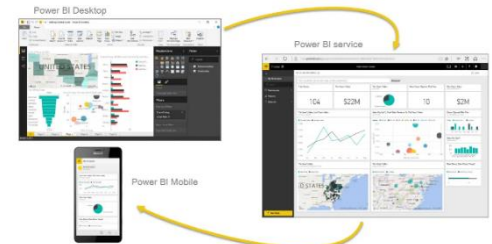

Licensing Power BI

What is Power BI

Microsoft Power BI is a collection of software services, apps, and connectors that work together to turn your unrelated sources of data into coherent, visually immersive, and interactive insights. Whether your data is a simple Microsoft Excel workbook, or a collection of cloud-based and on-premises hybrid data warehouses, Power BI lets you easily connect to your data sources, visualize (or discover) what is important, and share that with anyone or everyone you want.

An overview of Power BI

Users create Power BI content in the Power BI Desktop application and share it via the Power BI service. Alternatively, they can publish content as an app for users to consume using Power BI Mobile.